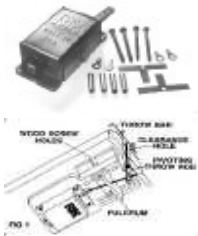

RIX PRODUCTS CATALOG (628)

ALLE BOUWPAKKET ZIJN HO TENZIJ ANDERS VERMELD

Code Prijs

Rix Rax Mounting Bracket

0001.

€ 6,35

Rail-it HO Scale

0002.

€ 5,60

Rix Rail-it N Scale

0003.

€ 5,60

Twin Coil Switch Machine

Out of Stock at this time.

0004.

€ 18,30